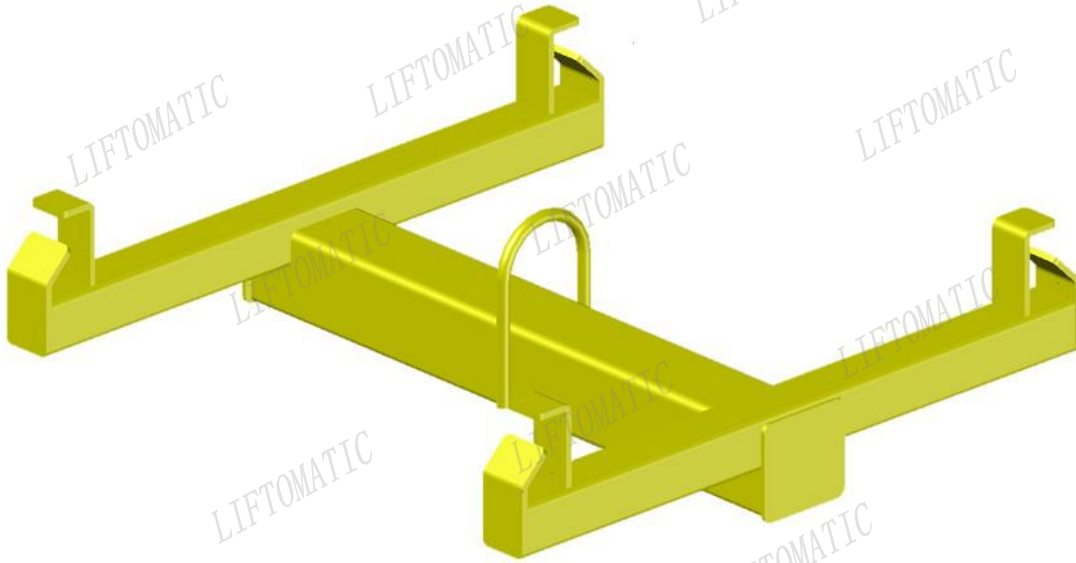

**Liftomatic Material Handling, Inc.**

700 Dartmouth Lane  
Buffalo Grove, IL 60089

Phone 847 325-2930  
Fax 847 325-2959  
Toll Free 800 837-6540

## Hoist Mounted Bag Lifter HMBL-H style

Model	Capacity	A	B	C	Bulk
HMBL-H-1-35	2200 lbs.	35	37.5	38.5	35 x 35
HMBL-H-1-36	2200 lbs.	36	38.5	39.5	36 x 36
HMBL-H-1-38	2200 lbs.	38	40.5	41.5	38 x 38
HMBL-H-2-41	4400 lbs.	41	44	44.75	41 x 41
HMBL-H-2-43	4400 lbs.	43	46	46.75	43 x 43